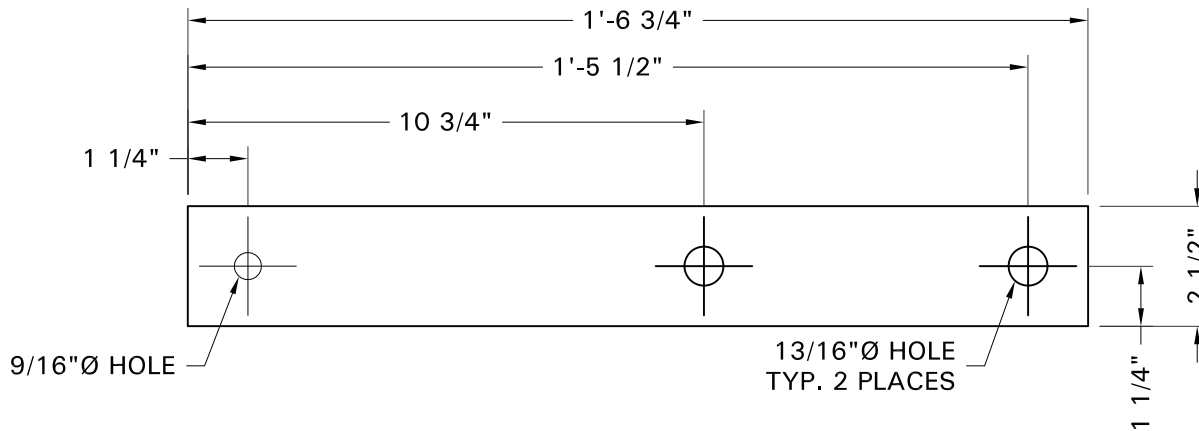

S.S. Joint Connector 3HS-24

Cooling Tower Depot, Inc. offers a wide variety of Stainless Steel joint connectors. Our straps are available in both 304 and 316 grade stainless steel and offered in both three and five hole configurations.

These straps come with any combination of 9/16" and 13/16" configurations and are available with custom hole placements.

Contact one of our knowledgeable customer service representatives to order one of our in stock configurations or to place an order for a customized strap.

3HS-24

3 HOLE STRAP
2 1/2" x 1'-6 3/4" x 3/16"
STAINLESS STEEL PLATE

PROJECT NAME AND LOCATION:			
MODEL NO.:			
DWG NAME:			
DRAWING NUMBER:	JOB NUMBER:	SHEET	REV:
A-100		1 of 1	0
SCALE:	COMMENTS:		
NO SCALE			