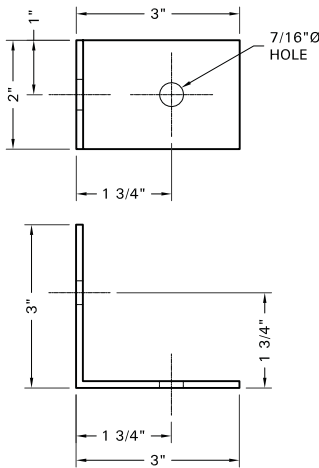

S.S. Joint Connector HL-1

Cooling Tower Depot, Inc. offers a wide variety of Stainless Steel joint connectors. Our straps are available in both 304 and 316 grade stainless steel and offered in both three and five hole configurations.

These straps come with any combination of 9/16" and 13/16" configurations and are available with custom hole placements.

Contact one of our knowledgeable customer service representatives to order one of our in stock configurations or to place an order for a customized strap.

HL-1

HAND RAIL "L" BRACKET
3" x 3" x 1/8" x 2"
STAINLESS STEEL ANGLE

PROJECT NAME AND LOCATION:			
MODEL NO.:			
DWG NAME:			
DRAWING NUMBER: A-100	JOB NUMBER:	SHEET 1 of 1	REV: 0
SCALE: NO SCALE	COMMENTS:		