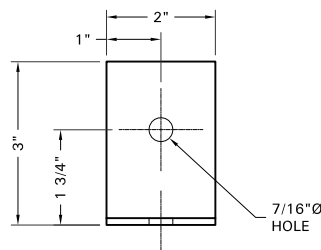

S.S. Joint Connector HL-1

Cooling Tower Depot, Inc. offers a wide variety of Stainless Steel joint connectors. Our straps are available in both 304 and 316 grade stainless steel and offered in both three and five hole configurations.

These straps come with any combination of 9/16" and 13/16" configurations and are available with custom hole placements.

Contact one of our knowledgeable customer service representatives to order one of our in stock configurations or to place an order for a customized strap.

HL-1

HAND RAIL "L" BRACKET
3" x 3" x 1/8" x 2"
STAINLESS STEEL ANGLE

PROJECT NAME AND LOCATION:			
MODEL NO.:			
DWG NAME:			
DRAWING NUMBER: A-100	JOB NUMBER:	SHEET 1 of 1	REV: 0
SCALE: NO SCALE	COMMENTS:		