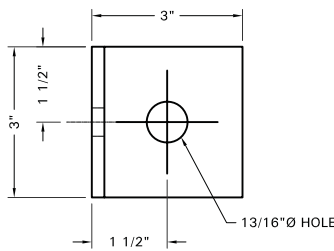

## S.S. Joint Connector SL-1

Cooling Tower Depot, Inc. offers a wide variety of Stainless Steel joint connectors. Our straps are available in both 304 and 316 grade stainless steel and offered in both three and five hole configurations.

These straps come with any combination of 9/16" and 13/16" configurations and are available with custom hole placements.

Contact one of our knowledgeable customer service representatives to order one of our in stock configurations or to place an order for a customized strap.

**SL-1**  
STAIR TOWER "L" BRACKET  
3" x 4 1/2" x 1/4" x 3"  
STAINLESS STEEL ANGLE

PROJECT NAME AND LOCATION:			
MODEL NO.:			
DWG NAME:			
DRAWING NUMBER: <b>A-100</b>	JOB NUMBER:	SHEET <b>1 of 1</b>	REV: <b>0</b>
SCALE: <b>NO SCALE</b>	COMMENTS:		