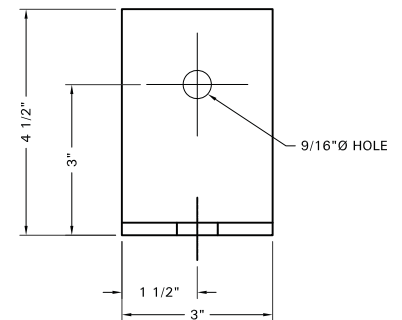

## S.S. Joint Connector SL-1

Cooling Tower Depot, Inc. offers a wide variety of Stainless Steel joint connectors. Our straps are available in both 304 and 316 grade stainless steel and offered in both three and five hole configurations.

These straps come with any combination of 9/16" and 13/16" configurations and are available with custom hole placements.

Contact one of our knowledgeable customer service representatives to order one of our in stock configurations or to place an order for a customized strap.

**SL-1**  
STAIR TOWER "L" BRACKET  
3" x 4 1/2" x 1/4" x 3"  
STAINLESS STEEL ANGLE

PROJECT NAME AND LOCATION:			
MODEL NO.:			
DWG NAME:			
DRAWING NUMBER: <b>A-100</b>	JOB NUMBER:	SHEET <b>1 of 1</b>	REV: <b>0</b>
SCALE: <b>NO SCALE</b>	COMMENTS:		