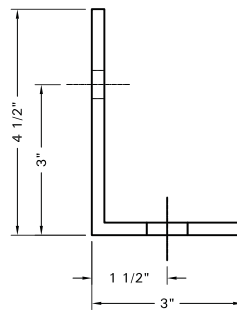

## S.S. Joint Connector SL-1

Cooling Tower Depot, Inc. offers a wide variety of Stainless Steel joint connectors. Our straps are available in both 304 and 316 grade stainless steel and offered in both three and five hole configurations.

These straps come with any combination of 9/16" and 13/16" configurations and are available with custom hole placements.

Contact one of our knowledgeable customer service representatives to order one of our in stock configurations or to place an order for a customized strap.

**SL-1**  
STAIR TOWER "L" BRACKET  
3" x 4 1/2" x 1/4" x 3"  
STAINLESS STEEL ANGLE

PROJECT NAME AND LOCATION:			
MODEL NO.:			
DWG NAME:			
DRAWING NUMBER: <b>A-100</b>	JOB NUMBER:	SHEET <b>1 of 1</b>	REV: <b>0</b>
SCALE: <b>NO SCALE</b>	COMMENTS:		